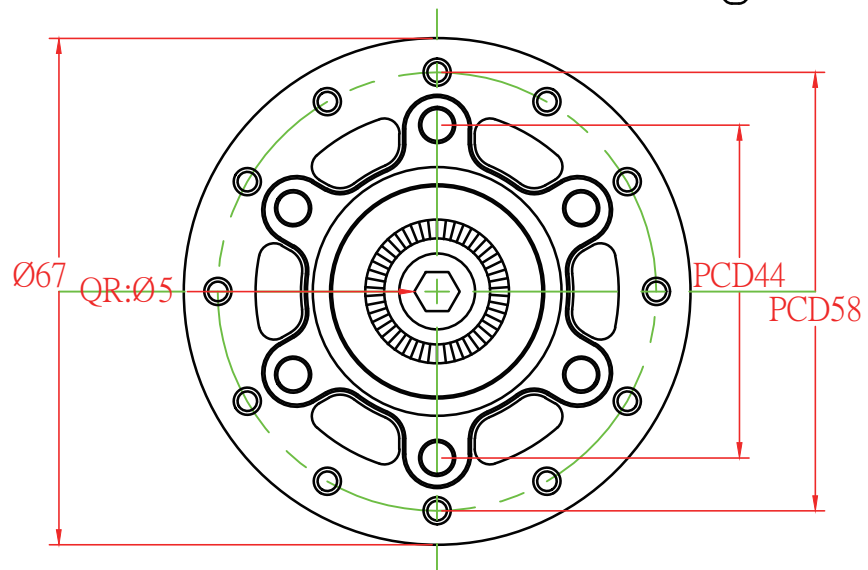

# MODEL: MTF10

Spoke Holes:  
24H&28H&32H&36H

Weight:173.5g

Bearing numbers:2