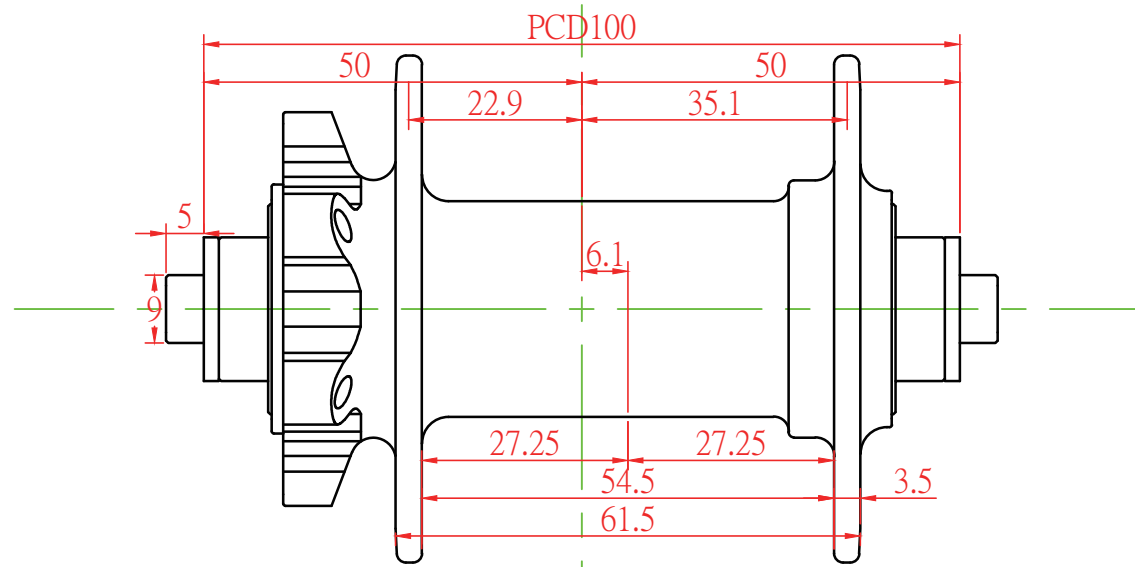

# MODEL: MTF10

Spoke Holes:  
24H&28H&32H&36H

Weight:173.5g

Bearing numbers:2